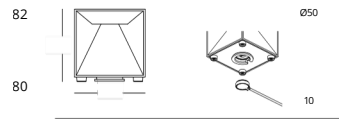

360201	White	
360202	Black	
360203	Sand	
360209	Corten	

CE

LED rechargeable lamp
Touch switch, Soft on/off
Dimmable: 5%-100%
IP54

Materials:

1. Aluminium die-casting
   - Powder coating painting
   - Frosted polycarbonate diffuser
2. Charging time: 3-4h
   Working time: 8-9h

2A (Adapter not included)

Input: DC 5V
Power 2.2W, 5V
Lithium Battery: 3000 mAh

LED: Lumileds 4014
Lumens: 108 / 125
CCT: 2700k / 3000k
CRI ≥80

Inner box size: 9 x 9 x 15 cm
Master: 12 pieces
Master size: 29 x 19.5 x 32 cm
Net weight: 3.96 kg
Gross weight: 6.23 kg