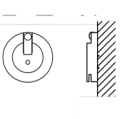

360201	White	
360202	Black	
360203	Sand	
360209	Corten	

CE

LED rechargeable lamp
Touch switch, Soft on/off
Dimmable: 5%-100%
IP54

Materials:

1. Aluminium die-casting
   - Powder coating painting
   - Frosted polycarbonate diffuser
2. Charging time: 3-4h
   Working time: 8-9h

2A (Adapter not included)

Input: DC 5V
Power 2.2W, 5V
Lithium Battery: 3000 mAh

LED: Lumileds 4014
Lumens: 108 / 125
CCT: 2700k / 3000k
CRI ≥80

Inner box size: 9 x 9 x 15 cm
Master: 12 pieces
Master size: 29 x 19.5 x 32 cm
Net weight: 3.96 kg
Gross weight: 6.23 kg