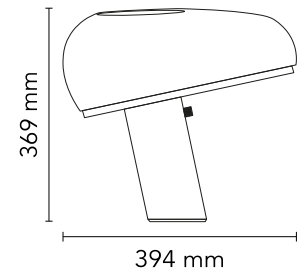

### Physical

Colour	Green
Length (mm)	394
Cord colour	Black
Net weight (kg)	7.99
Package volume (m3)	0.1
IP internal	20