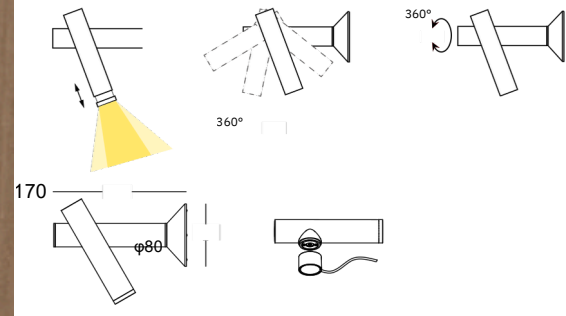

## Zoom Wall

329501 White

329502 Black

329503 Sand

LED rechargeable lamp  
Touch switch  
Dimmable: 5%-100%  
IP54 

Materials:

- Aluminium die-casting
- Powder coating painting
- Frost lens

Charging time: 3-4h

Inner box size: 19 x 4.5 x 30 cm

Master: 6 pieces

Master size: 31.5 x 29 x 21 cm

Net weight: 2.4 kg

Gross weight: 4.5 kg