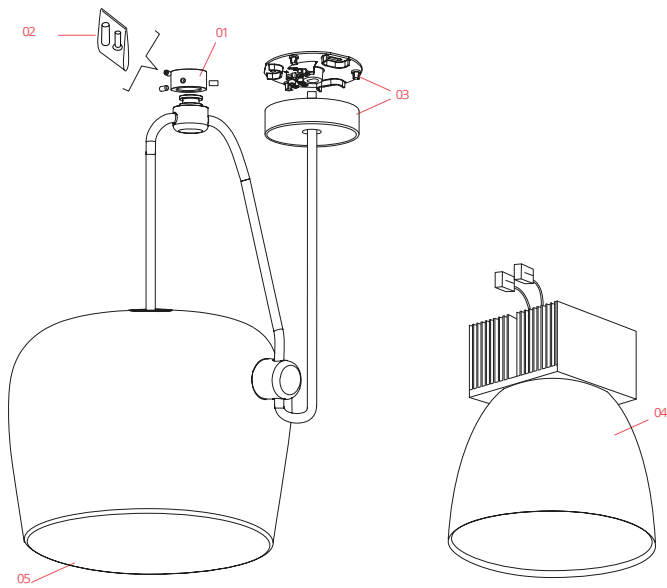

FLOS

■ F0090030 Black

Aim

Designed by Ronan & Erwan Bouroullec, 2013

16W - 895lm - 2700K

Suspended light fitting. Body in varnished aluminium sheet, shade in photo-etched optical polycarbonate. Internal reflector in photo-etched ABS. Orientable body. Powered directly from mains. The LED can be dimmed with a «Triac for Led» dimmer approved by Flos. Flos does not respond in case of wrong electrical connection system installations. The cable has a useful length of 9 meters and thus the lamp can be suspended 3 meters from the ceiling. Multiple rose with capacity to connect up to 5 Aims also available.

Accessories & Power Supply

OPTIONAL

RF22227

Aim Dimmer

OPTIONAL

F0093030

Aim Multiple Canopy

Spare Parts