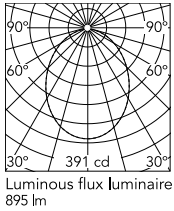

Schematic light drawing

Ecodesign and Energy Labelling

This product contains a light source of energy efficiency class F

Replaceable (LED only)
light source by a
professional

Photometric

Lighting type	Direct
Light distribution	Roto symmetric
CCT (K)	2700

Electrical

Insulation class	II
Frequency (Hz)	50/60
Main voltage (Vac)	220-240
LED voltage Vf (Vdc)	null
Driver	Integrated
Dimmable	Yes
Dimming type	Mains Cut Dimming
Dimming interface	Remote Dimmable (Dimmer Not Included)
Batteries inside	No
Charging min time	No