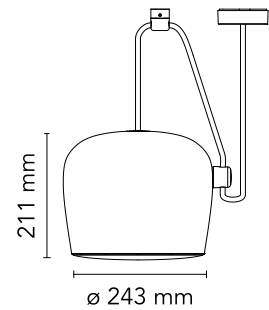

FLOS

■ F0090030 Black

Aim

Designed by Ronan & Erwan Bouroullec, 2013

16W - 895lm - 2700K

Suspended light fitting. Body in varnished aluminium sheet, shade in photo-etched optical polycarbonate. Internal reflector in photo-etched ABS. Orientable body. Powered directly from mains. The LED can be dimmed with a «Triac for Led» dimmer approved by Flos. Flos does not respond in case of wrong electrical connection system installations. The cable has a useful length of 9 meters and thus the lamp can be suspended 3 meters from the ceiling. Multiple rose with capacity to connect up to 5 Aims also available.

Are you a professional and your project needs consulting and support?

BOOK AN APPOINTMENT

Main specifications

EAN	8059607013281
Mounting	Suspension
Environments	Indoor dry location
Light Source Type	LED
LED type	LED Module
Power (W)	16
System flux (lm)	895

Physical

Colour	Black
Cord length (mm)	9000
Net weight (kg)	3.2
Package height (mm)	375
Package width (mm)	300
Package length (mm)	300
Package volume (m3)	0.03
IP internal	20

Download

Mounting instructions	↓ PDF
Compatible dimmers	↓ PDF
Spare Parts	↓ PDF

Photometric Files

LDT / IES	↓ LDT

Technical Drawings

2D	↓ ZIP
3D	↓ ZIP
Bim	↓ ZIP