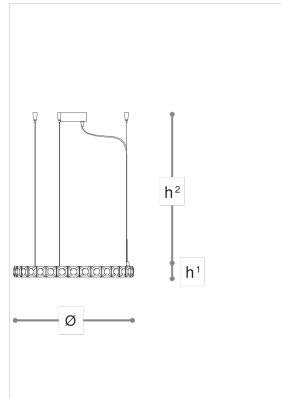

2391/55

Aura

ITALAMP STUDIO

Incanto

Pendant in metal with satin bronze or satin gold finish. Glass diffusers in amber or transparent krek finish. Available in different dimensions.

**WORLDWIDE**

Dimensions	Light Source	Kg	Dimming	Dimming on request
Ø 55 - h <sup>1</sup> 5 - h <sup>2</sup> 10-100	30w - 3600 lumen - CRI>80 - 3000K 2700K color temperature on request	3.5	Not included	1-10V - DALI - CASAMBI - PUSH

**NORTH AMERICA**

Dimensions	Light Source	Lb	Dimming	Dimming on request
Ø 22 - h <sup>1</sup> 2 - h <sup>2</sup> 4-39	30w - 3600 lumen - CRI>80 - 3000K 2700K color temperature on request	8		

CODE	Structure METAL	Diffuser GLASS
02391550 001	OS Satin gold	KREK AMBER
02391550 002	BS Satin bronze	KREK AMBER
02391550 003	AS Satin Silver	TRANSPARENT KREK

Note

Technical drawing, dimensions and light sources refer to the main photo variant. Dimming on request could lead to an increase in the size of the canopy. For available color variants, consult the technical data sheet.