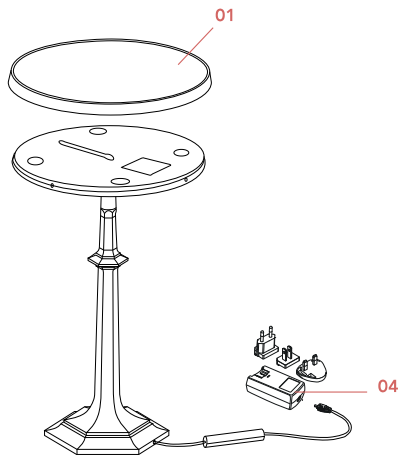

Physical

Colour	Chrome
Cord length (mm)	2150
Net weight (kg)	0.5
Package height (mm)	175
Package width (mm)	270
Package length (mm)	400
Package volume (m3)	0.02
IP internal	20

Download

Mounting instructions	↓ PDF
Mounting instructions	↓ PDF
Spare Parts	↓ PDF

OPTIONAL

F1036070

Bon Jour Unplugged Crown

OPTIONAL

F1036088

Bon Jour Unplugged Crown

Spare Parts

- | | | |
|-----|--------------------------------------|-----------|
| 01. | Top cover chrome assembly | RF25460 |
| 04. | White plug assembly kit & 24V driver | RF3320200 |