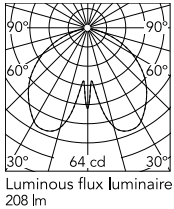

Schematic light drawing

Photometric

Lighting type	Direct
Light distribution	Roto symmetric
CCT (K)	2700
CRI>	90

Electrical

Insulation class	III
Frequency (Hz)	50/60
Main voltage (Vac)	100-240/24
LED voltage Vf (Vdc)	null
Driver	Remote included
Dimmable	Yes
Dimming type	Electronic 24V
Dimming interface	Dimmer Integrated
Plug type	Type G, Type A, Type C
Batteries inside	No
Charging min time	No