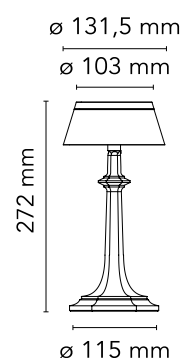

FLOS

F1042057 Chrome

Bon Jour Versailles Small

Designed by Philippe Starck, 2017

3.5W - 208lm - 2700K - CRI> 90

Table lamp providing diffuse light. Injection molded polymethylmethacrylate clear transparent base and diffuser. Electroplated/painted top cover in ABS. Edge Lighting technology light source. Power cord length 200 cm, with dimmer switch that provide ON-OFF functions and 10-100 % light adjustment. Plug-in power supply with interchangeable plugs.

Are you a professional and your project needs consulting and support?

BOOK AN APPOINTMENT

Main specifications

EAN	8059607014714
Mounting	Table
Environments	Indoor dry location
Light Source Type	LED
LED type	LED Module
Power (W)	3.5
System flux (lm)	208

Physical

Colour	Chrome
Cord length (mm)	2150
Net weight (kg)	0.5
Package height (mm)	175
Package width (mm)	270
Package length (mm)	400
Package volume (m3)	0.02
IP internal	20

Download

Mounting instructions	↓ PDF
Mounting instructions	↓ PDF
Spare Parts	↓ PDF