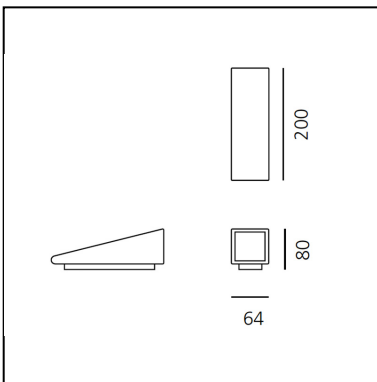

Cuneo Mini Wall/Floor Gray/white

Klaus Begasse

IP65   

LUMINAIRE

- Watt: **11W**
- Voltage: **220V-240V**
- Delivered lumen output: **805lm**
- CCT: **3000K**
- Efficiency: **76%**
- Efficacy: **73.18lm/W**
- CRI: **90**

DESCRIPTION

Lamp installable both on the ground to provide side lighting for drives or spacious areas in gardens, and on walls, to create a wall washer effect. It is possible to install the device with the light pointed either downwards or upwards. Materials: die-cast painted aluminium lamp unit; satin finish diffuser made of satin finish methacrylate; die-cast aluminium wall attachment.

DIMENSIONS

- Length: **200 mm**
- Width: **64 mm**
- Height: **80 mm**

SOURCES INCLUDED

- Category: **Led**
- Number: **1**
- Watt: **11W**
- Color temperature (K): **3000K**
- CRI: **80**