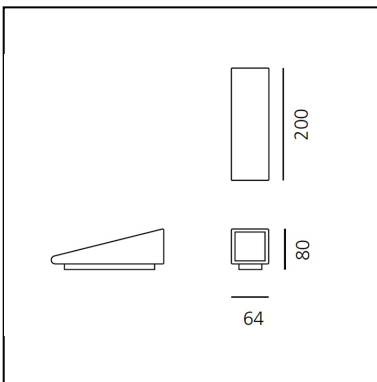

LUMINAIRE

- Watt: **11W**
- Voltage: **220V-240V**
- Delivered lumen output: **805lm**
- CCT: **3000K**
- Efficiency: **76%**
- Efficacy: **73.18lm/W**
- CRI: **90**

DESCRIPTION

Lamp installable both on the ground to provide side lighting for drives or spacious areas in gardens, and on walls, to create a wall washer effect. It is possible to install the device with the light pointed either downwards or upwards. Materials: die-cast painted aluminium lamp unit; satin finish diffuser made of satin finish methacrylate; die-cast aluminium wall attachment.

FEATURES

- Product Code: **T082810**
- Colour: **Rust**
- Installation: **Wall/Floor**
- Material: **Aluminum, metacrylate**
- Series: **Architectural Outdoor**
- Environment: **Outdoor**
- Area contract: **Outdoor, Residential**
- Emission: **Direct/indirect**
- design by: **Klaus Begasse**

DIMENSIONS

- Length: **200 mm**
- Width: **64 mm**
- Height: **80 mm**

SOURCES INCLUDED

- Category: **Led**
- Number: **1**
- Watt: **11W**
- Color temperature (K): **3000K**
- CRI: **80**