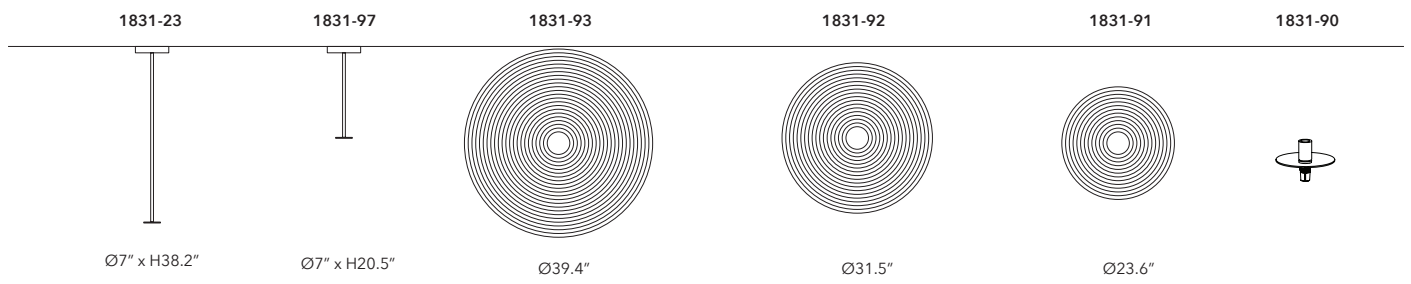

Technical Drawing

Finishes

Acoustic fabric

Metals