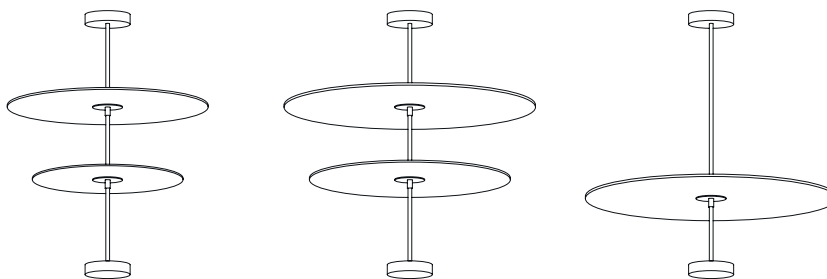

Matt varnished black metal

Matt varnished gold metal

COMPOSITIONS

LARGE STEM 3 DISCS

MAX 1 LARGE DISC
MAX 2 MEDIUM DISCS
MAX 3 SMALL DISCS

MEDIUM STEM 2 DISCS

MAX 1 LARGE DISC
MAX 2 MEDIUM DISCS
MAX 2 SMALL DISCS