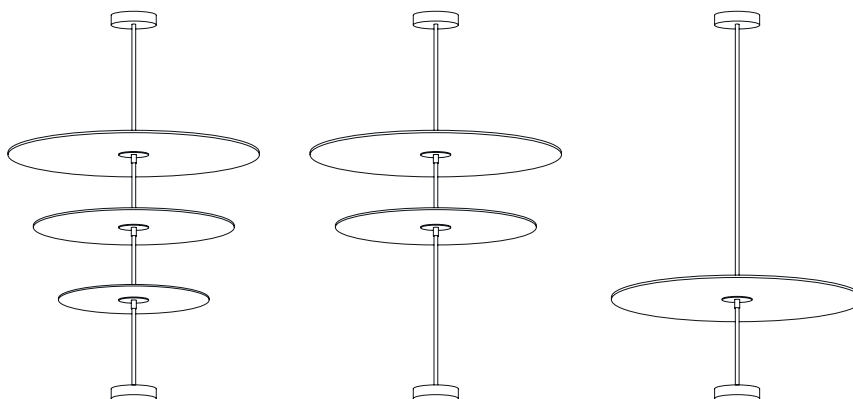

Matt varnished black metal

Matt varnished gold metal

COMPOSITIONS

LARGE STEM 3 DISCS

MAX 1 LARGE DISC
MAX 2 MEDIUM DISCS
MAX 3 SMALL DISCS

MEDIUM STEM 2 DISCS

MAX 1 LARGE DISC
MAX 2 MEDIUM DISCS
MAX 2 SMALL DISCS