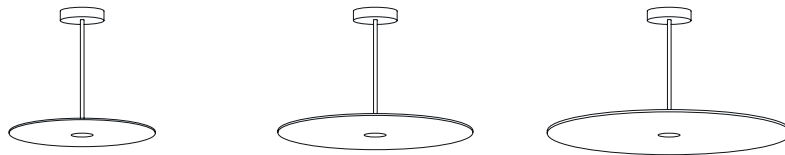

2 DISCS

MAX 1 LARGE DISC
MAX 2 MEDIUM DISCS
MAX 2 SMALL DISCS

SMALL STEM

1 DISC

MAX 1 LARGE DISC
MAX 1 MEDIUM DISC
MAX 1 SMALL DISC

Codes Interpretation

1831 - 23 - 0600

1831
Year Collection

23
Typology Model

0600
Finish1 Finish2

CODES	SIZE	STRUCTURE	SHADE	DETAILS
1831-98-0600	medium stem without light	matt gold		
1831-98-1100	medium stem without light	matt black		
1831-97-0600	small stem without light	matt gold		
1831-97-1100	small stem without light	matt black		
1831-93-0700	large disc		petroleum	
1831-93-0600	large disc		dark green	
1831-93-0500	large disc		sand	
1831-93-0400	large disc		brick	
1831-93-0300	large disc		bordeaux	
1831-93-0200	large disc		dark blue	
1831-93-0100	large disc		light grey	
1831-92-0700	medium disc		petroleum	
1831-92-0600	medium disc		dark green	
1831-92-0500	medium disc		sand	
1831-92-0400	medium disc		brick	
1831-92-0300	medium disc		bordeaux	
1831-92-0200	medium disc		dark blue	
1831-92-0100	medium disc		light grey	
1831-91-0700	small disc		petroleum	
1831-91-0600	small disc		dark green	
1831-91-0500	small disc		sand	
1831-91-0400	small disc		brick	
1831-91-0300	small disc		bordeaux	
1831-91-0200	small disc		dark blue	
1831-91-0100	small disc		light grey	
1831-90-0600	discs fixing kit	matt gold		
1831-90-1100	discs fixing kit	matt black		