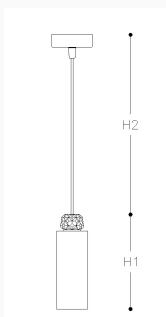

731 / SP

DOTTO

DESIGNER

ITALAMP Studio

DIMENSIONS

Diameter : 6 cm
Height 1: 18 cm
Height 2: 100 cm

TYPE

Mounting: Pendant
Environment: Indoor

GLASS / CRYSTAL

Transparent

AVAILABLE IN

Amber
 Black

LIGHT SOURCES AVAILABLE

Led: 1x8w - GU10

ELECTRIC INFO

Dimmable: No
Driver:
Tension: 230V
Energy class: A++>A

METAL

Iron Grey

AVAILABLE IN

Light Gold
 Chrome

CERTIFICATIONS

MATERIALS

Metal, Glass