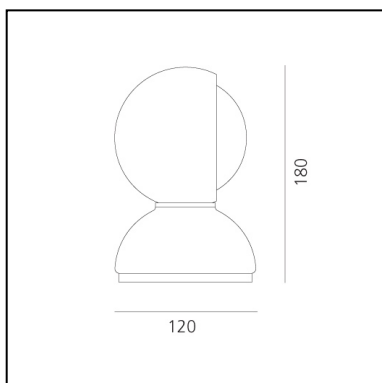

Eclisse - Orange

Vico Magistretti

IP20   EAC  

LUMINAIRE

- Watt: **25W**
- Tension: **220V-240V**
- Flux Lumineux (lm): **170lm**
- CCT: **2800K**

DESCRIPTION

Eclisse, designed by Vico Magistretti in 1965, won the Compasso d'Oro Award in 1967 and became an ambassador of Italian design worldwide. Eclisse is an avant-garde balance between form and function, design and utility. The concept's foundation lies in its functionality of adjusting the intensity of light through its rotating inner shade that "eclipses" the light source. In fact, with a fixed outer shell and a moveable inner shell the lamp can provide direct or diffuse light. A table lamp, it can also be wall mounted. Painted metal body available in white, red or orange with an on/off switch. Eclisse is part of the permanent collection of the most important design Museums, amongst many the MoMa in New York and the Triennale Design Museum in Milan.

CODE PRODUIT: 0028050A

CARACTÉRISTIQUES

- Code Article : **0028050A**
- Couleur: **Orange**
- Installation: **AppliqueTable**
- Matériaux: **steel, technopolymer**
- Séries: **Design Collection, Modern Classic**
- Environnement: **Indoor**
- Type de projet: **Résidentiels**
- Emission: **Diffuse & directe**
- dessiné par: **Vico Magistretti**

DIMENSIONS

- Hauteur: **cm 18**
- Diamètre: **cm 12**
- Diamètre de la base: **cm 12**
- Résistance à l'impact: **N/D**
- Test au fil incandescent: **850°**

SOURCE NON INCLUDE

- Catégorie: **HALO**
- Nombre: **1**
- Watt: **25W**
- Culot: **E14**
- Classe: **A**