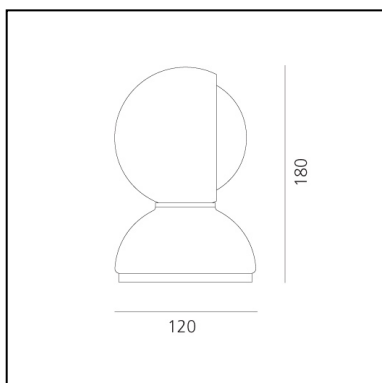

Eclisse - Rouge

Vico Magistretti

IP20   EAC  

LUMINAIRE

- Watt: **25W**
- Tension: **220V-240V**
- Flux Lumineux (lm): **170lm**
- CCT: **2800K**

DESCRIPTION

Eclisse, designed by Vico Magistretti in 1965, won the Compasso d'Oro Award in 1967 and became an ambassador of Italian design worldwide. Eclisse is an avant-garde balance between form and function, design and utility. The concept's foundation lies in its functionality of adjusting the intensity of light through its rotating inner shade that "eclipses" the light source. In fact, with a fixed outer shell and a moveable inner shell the lamp can provide direct or diffuse light. A table lamp, it can also be wall mounted. Painted metal body available in white, red or orange with an on/off switch. Eclisse is part of the permanent collection of the most important design Museums, amongst many the MoMa in New York and the Triennale Design Museum in Milan.

CODE PRODUIT: 0028030A

CARACTÉRISTIQUES

- Code Article : **0028030A**
- Couleur: **Rouge**
- Installation: **AppliqueTable**
- Matériaux: **steel, technopolymer**
- Séries: **Design Collection, Modern Classic**
- Environnement: **Indoor**
- Type de projet: **Résidentiels**
- Emission: **Diffuse & directe**
- dessiné par: **Vico Magistretti**

DIMENSIONS

- Hauteur: **cm 18**
- Diamètre: **cm 12**
- Diamètre de la base: **cm 12**
- Résistance à l'impact: **N/D**
- Test au fil incandescent: **850°**

SOURCE NON INCLUDE

- Catégorie: **HALO**
- Nombre: **1**
- Watt: **25W**
- Culot: **E14**
- Classe: **A**