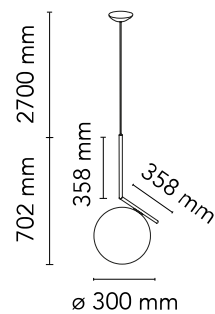

### Main specifications

EAN	8059607003442
Mounting	Suspension
Environments	Indoor dry location
Light Source Type	Bulb
Lamp category	Halogen
Lamp holders	E27
Ilcos	HSGS
Number of heads	1
Power (W)	205

### Physical

Colour	Brass
Cord length (mm)	2700
Net weight (kg)	2.95
Package volume (m3)	0.1
IP internal	20