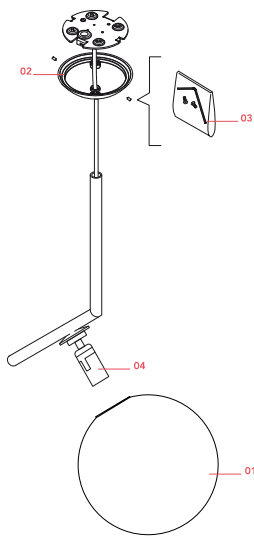

Spare Parts

01.	IC Lights 2 diffuser for brass version	F3137059
02.	S1/S2 brass ceiling rose assembly	RF3170359
03.	Kit with screws and allen key	RF3160100
04.	E27 lamp holder assembly	RF3160200

DOWNLOAD