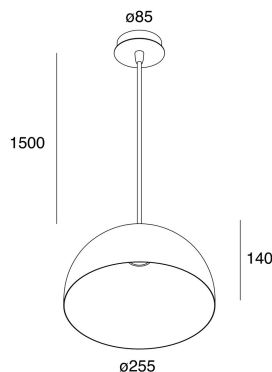

103801.01

Gold

Gold

Direct emission.

For standard voltage E27.

Lamp not included.

01 white

L: 1500 mm

Installations

Fixture for suspended installation.

Material

Body and cap in steel, electrical and suspension cables in white colour with braid protection, lamp holder in technical polymer.
Internal part in gold colour finish, external part and cap in white colour.

Wiring

Standard voltage.

Suspension cables cuttable to adjust height

Total power: Max 75W

Compliance

In accordance with standard: CEI EN 60598-1:2015 + A11:2009, IEC 60598-2:2015 2-1.

Sources

Power: max 75W