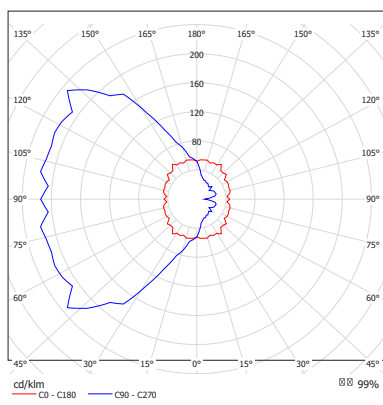

Fotometrie / Photometric Data

Low Matt White

Low Matt Mustard

Tall Matt White

Tall Matt Sage Green

Slim Matt White

Slim Matt Blue

NOTE: