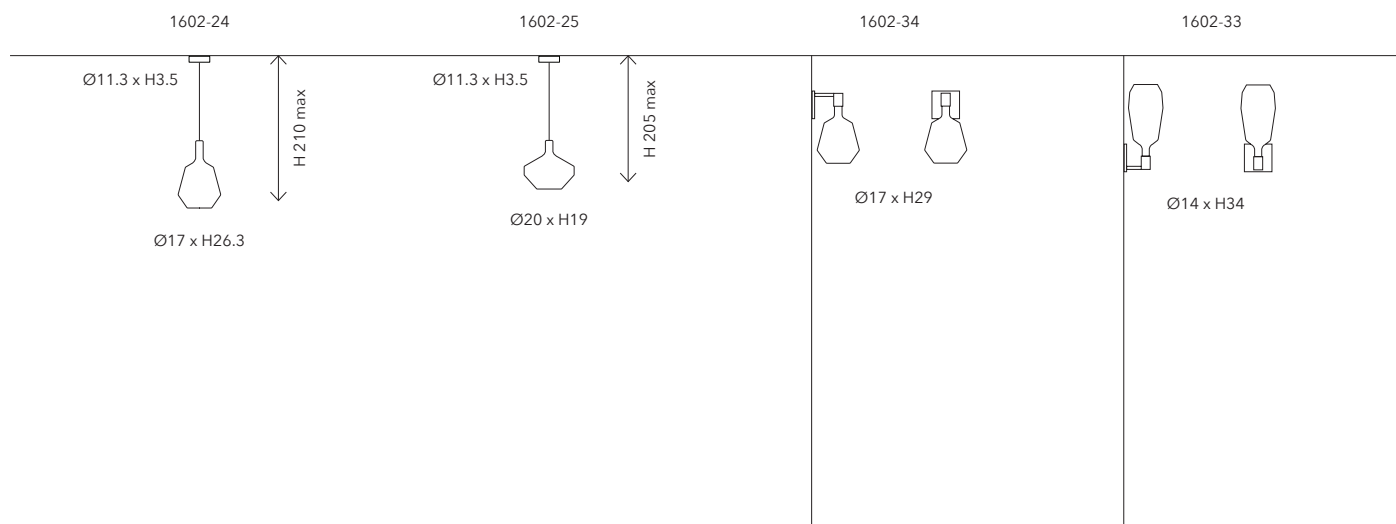

TECHNICAL SHEET

1602-24 FATTY

Mounting: Sospensione / Suspension

Environment: Indoor - IP20

Materials: Vetro / Glass

Voltage: 230V 50/60Hz

Source: 1 x 5W - LED E14

Lumen: /

Dimming: /

1602-25 LITTLE

Mounting: Sospensione / Suspension

Environment: Indoor - IP20

Materials: Vetro / Glass

Voltage: 230V 50/60Hz

Source: 1 x 5W - LED E14

Lumen: /

Dimming: /

1602-34 FATTY

Mounting: Applique / Wall lamp

Environment: Indoor - IP20

Materials: Vetro e Metallo / Glass and Metal

Voltage: 230V 50/60Hz

Source: 1 x 5W - LED E14

Lumen: /

Dimming: /

1602-33 SLIM

Mounting: Applique / Wall lamp

Environment: Indoor - IP20

Materials: Vetro e Metallo / Glass and Metal

Voltage: 230V 50/60Hz

Source: 1 x 5W - LED E14

Lumen: /

Dimming: /