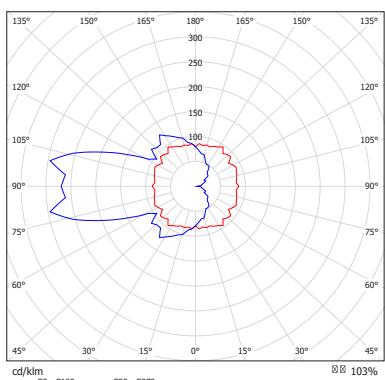

Fotometrie / Photometric Data

Low Matt White

Low Matt Mustard

Tall Matt White

Tall Matt Sage Green

Slim Matt White

Slim Matt Blue

NOTE: