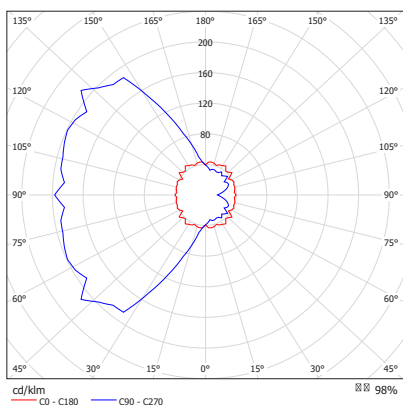

Fotometrie / Photometric Data

Low Matt White

Low Matt Mustard

Tall Matt White

Tall Matt Sage Green

Slim Matt White

Slim Matt Blue

NOTE: