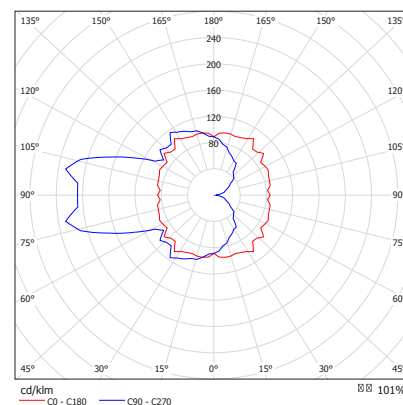

Fotometrie / Photometric Data

Low Matt White

Low Matt Mustard

Tall Matt White

Tall Matt Sage Green

Slim Matt White

Slim Matt Blue

NOTE: