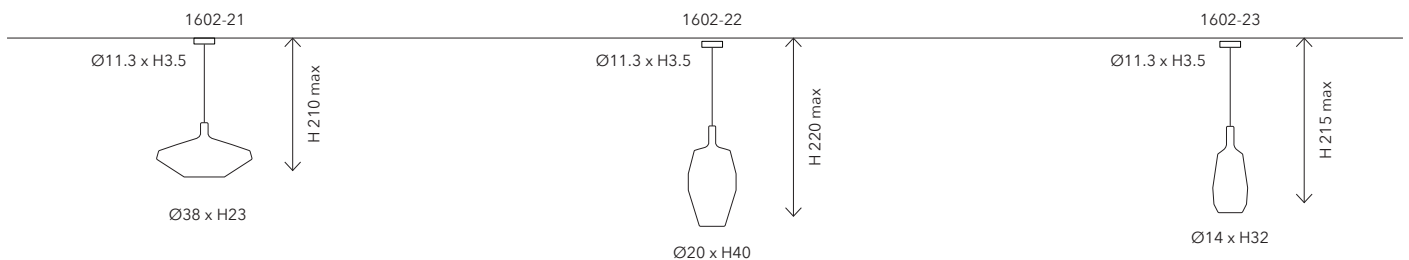

TECHNICAL SHEET

1602-21 LOW

Mounting: Sospensione / Suspension
Environment: Indoor - IP20
Materials: Vetro / Glass
Voltage: 230V 50/60Hz
Source: 1 x 10W LED - E27
Lumen: /
Dimming: /

1602-22 TALL

Mounting: Sospensione / Suspension
Environment: Indoor - IP20
Materials: Vetro / Glass
Voltage: 230V 50/60Hz
Source: 1 x 10W LED - E27
Lumen: /
Dimming: /

1602-23 SLIM

Mounting: Sospensione / Suspension
Environment: Indoor - IP20
Materials: Vetro / Glass
Voltage: 230V 50/60Hz
Source: 1 x 10W LED - E27
Lumen: /
Dimming: /

Rosoni / Canopies

0811-92 CANOPY TYPE A

Mounting: A soffitto / Ceiling
Environment: Indoor - IP20
Materials: Metallo / Metal
Dimming: on-off / Dimmable DALI

0811-93 CANOPY TYPE A RECESSED

Mounting: Incasso / Recessed
Environment: Indoor - IP20
Materials: Metallo / Metal