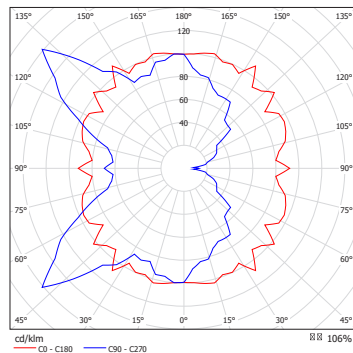

Little Matt Sand