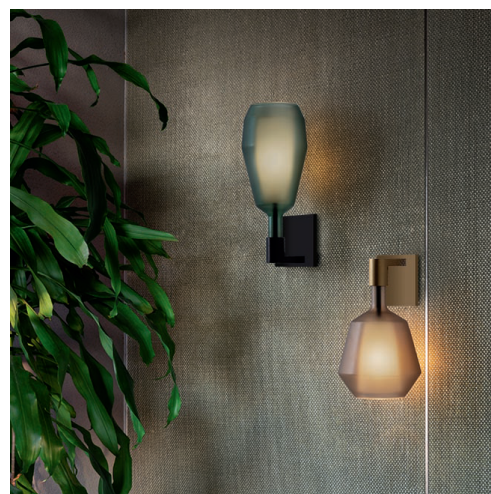

TECHNICAL SHEET

1602-24 FATTY

Mounting: Sospensione / Suspension

Environment: Indoor - IP20

Materials: Vetro / Glass

Voltage: 230V 50/60Hz

Source: 1 x 5W - LED E14

Lumen: /

Dimming: /

1602-25 LITTLE

Mounting: Sospensione / Suspension

Environment: Indoor - IP20

Materials: Vetro / Glass

Voltage: 230V 50/60Hz

Source: 1 x 5W - LED E14

Lumen: /

Dimming: /

1602-34 FATTY

Mounting: Applique / Wall lamp

Environment: Indoor - IP20

Materials: Vetro e Metallo / Glass and Metal

Voltage: 230V 50/60Hz

Source: 1 x 5W - LED E14

Lumen: /

Dimming: /

1602-33 SLIM

Mounting: Applique / Wall lamp

Environment: Indoor - IP20

Materials: Vetro e Metallo / Glass and Metal

Voltage: 230V 50/60Hz

Source: 1 x 5W - LED E14

Lumen: /

Dimming: /