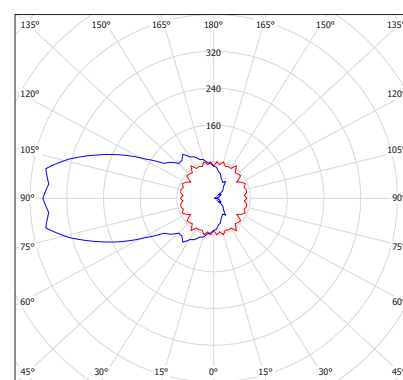

Fotometrie / Photometric Data

Low Matt White

Low Matt Mustard

Tall Matt White

Tall Matt Sage Green

Slim Matt White

Slim Matt Blue

NOTE: