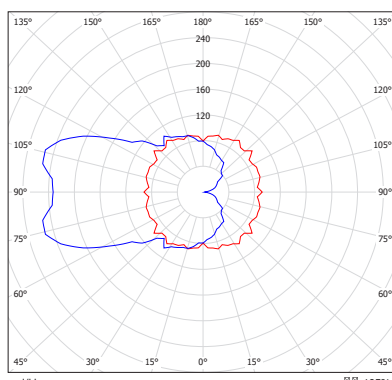

Fotometrie / Photometric Data

Low Matt White

Low Matt Mustard

Tall Matt White

Tall Matt Sage Green

Slim Matt White

Slim Matt Blue

NOTE: