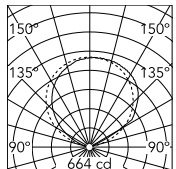

Photometric Files

[LDT / IES](#)  LDT

Technical Drawings

[2D](#)  ZIP

[3D](#)  ZIP

Schematic light drawing

Beam Angle: 107°

| h(m) | E(lx) | D(m) |
|------|-------|-------|
| 1 | 659 | 2.74 |
| 2 | 165 | 5.47 |
| 3 | 73 | 8.21 |
| 4 | 41 | 10.95 |
| 5 | 26 | 13.68 |

Luminous flux Luminaire
1744 lm

Photometric

| | |
|--------------------|------------------|
| Lighting type | Indirect, Direct |
| Light distribution | Asymmetric |
| CCT (K) | 2700 |
| CRI> | 90 |

Electrical