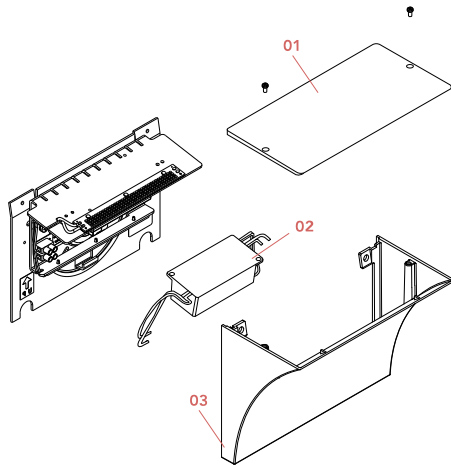

Schematic light drawing

Beam Angle: 107°

h(m)	E(lx)	D(m)
1	659	2.74
2	165	5.47
3	73	8.21
4	41	10.95
5	26	13.68

Luminous flux Luminaire
1744 lm

Photometric

Lighting type	Indirect, Direct
Light distribution	Asymmetric
CCT (K)	2700
CRI>	90

Electrical

Insulation class	I
Frequency (Hz)	50/60
Main voltage (Vac)	220-240
Driver	Integrated
Dimmable	Yes
Dimming type	Dimmable 1-10V
Dimming interface	Remote Dimmable (Dimmer Not Included)
Batteries inside	No
Charging min time	No

Ecodesign and Energy Labelling

This product contains a light source of energy efficiency class E

Replaceable (LED only)
light source by a
professional

Replaceable control
gear by a professional

Spare Parts

01.	Up transparent diffuser	RF25606
02.	Led power supply	RF25062

DOWNLOAD