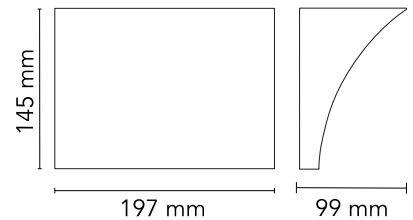

FLOS

F9705057 Chrome

Pochette Up/Down Led

Designed by Rodolfo Dordoni, 2003

21.5W - 1744lm - 2700K - CRI> 90

Wall lamp providing direct/indirect light. Pressure die-cast Zamak alloy structure, matte gray, shiny white or chrome plated finish. Molded steel, galvanized white wall attachment containing the wall attachment system as well as the electrical devices.

Are you a professional and your project needs consulting and support?

[BOOK AN APPOINTMENT](#)