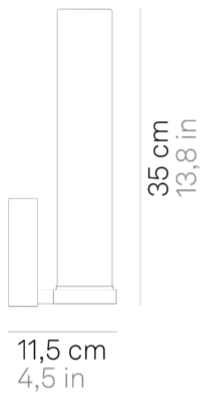

## Stick 65 \_wall

Wall, wall-ceiling and suspension lamps with diffuser in mouth-blown, satin-finish opal triplex glass; chromed or matt white painted metal frame. The collection is suitable for indoor use only; the IP44 rating makes Stick 65 ideal for bathrooms and installation above mirrors. The suspension version of Stick is designed also for modular use.

## Lighting specifications

---

source	LED
type	SMD
total power	15.2 W
power LED	12.4 W
color temperature	3000 K
lumen lamp	1155 lm
lumen LED	1663 lm
beam angle	360°
CRI	> 90
source class	E
motion sensor	NO