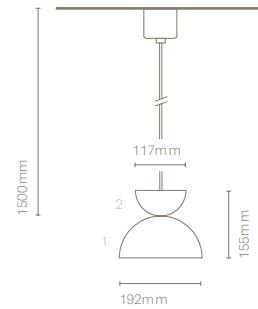

* Consult for 120V / Consultar para 120V

Tires Model 2
31320-

Model:

| 31320- | COLOUR CUPOLA 1 | COLOUR CUPOLA 2 | CRI/TEMP. | LED |
|--------|-----------------|-----------------|-----------|--------------|
| ● M | Grey blue | Grey blue | H 927 | 1 1300lm/12W |
| ● J | Cement grey | Cement grey | E 930 | |
| ● E | Silk grey | Silk grey | | |
| ● S | Red oxide | Red Oxide | | |