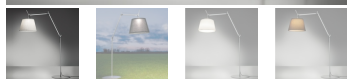

PRODUCT DATA SHEET

Tolomeo Paralume Outdoor Floor

DESIGN BY:

Michele De Lucchi , Giancarlo Fassina

MATERIALS:

Aluminum, steel

DESCRIPTION:

"The Tolomeo family is expanded to include a new outdoor product. The light source is enclosed in a diffusing cap fitted inside a transparent IP65 plastic unit that recalls old lampposts, in use when light was produced from oil. The structural elements of Tolomeo were strengthened and consolidated to resist to the increased stress. The family is also enriched with a shade to adapt the lamp for use on terraces or in domestic outdoor locations."

Michele De Lucchi Once again Tolomeo is a testimonial of the uniqueness of Artemide: its design competence, technology, and care for man and the planet are simply conveyed through a product that, after 30 years, can still illuminate the future with the same impact. The iconic lamp comes in the floor, suspension, and hook version, with materials and finishes ideal for outdoor use. The family is now a more comprehensive system, capable to address indoor and outdoor, public and private needs. Tolomeo Mega Outdoor is produced in the larger size (diffuser diameter: 50 cm) to adjust to the perceptive proportions of broader and open spaces. The diffuser is coated with the Thuaia fabric by Paola Lenti, a durable and washable plastic material that looks like natural jute. However, Tolomeo Mega Outdoor is designed for use without a diffuser, with the exposed opal glass diffusing unit covering the source and ensuring IP protection: in this version it looks like a traditional lamppost.