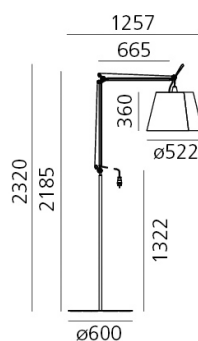

FEATURES

Product name: Tolomeo Paralume Outdoor Floor
 Article Code: T076100
 Material: Aluminum, steel
 Series: Outdoor
 Environment: Outdoor

OPTICS

Emission: Direct

DIMENSIONS

Diameter: cm 52
 Base Diameter: cm 60
 Max Extension Height: cm 2.3

LAMPS INCLUDED

Category: LED COB
 Number: 1
 Watt: 20 W
 Color temperature (K): 3000 K
 Class: A

LUMINAIR

Watt: 20W
 Luminous Flux (lm): 815lm
 CCT: 3000K
 Efficiency: 47%
 Efficacy: 40.75lm/W
 CRI: 80

DIMENSIONS