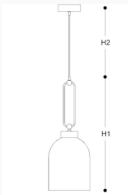

4025/S

VALENTINA

DESIGNER

THDP + Simone Betti

DIMENSIONS

Diameter : 24 cm
Height 1: 68 cm
Height 2: 100 cm

TYPE

Mounting: Pendant
Environment: Indoor

GLASS / CRYSTAL

Red

LIGHT SOURCES AVAILABLE

Temperature: 3000K
Lumen: 900
Led: 8w

ELECTRIC INFO

METAL

Brushed Gold

CERTIFICATIONS

MATERIALS

Glass, Metal