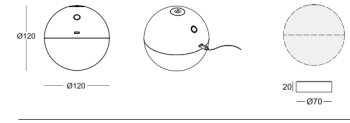

- 379601 White
- 379602 Black
- 379603 Sand

LED rechargeable lamp
Touch switch
Dimmable: 5%-100%
IP65

Materials: -
Aluminium die-casting - Powder coating painting - Opal PC
Charging time: 3-4h Working time: 10-11h

2A (Adapter not included)
Input: DC 5V
Power: 2.2W, 5V
Lithium Battery: 2*2200 mAh

LED: Lumileds 4014
Lumens: 168/170
CCT: 2700k / 3000k
CRI ≥80

Inner box size: 15.5x15.5x18 cm
Master: 6 pieces
Master size: 48.5x32.5x19.5 cm
Net weight: 2.04 kg
Gross weight: 5.1 kg