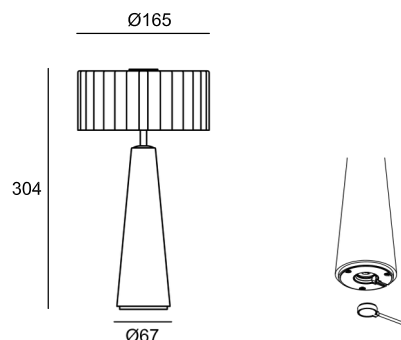

Blok

LED rechargeable lamp
 Touch switch, Soft on/off
 Dimmable: 5%-100%
 IP54

Materials:

- Lamp Base: Cement / Marble
- Lampshade: Frosted glass
- Aluminium die-casting
- Frosted PC

Charging time: 3-4h

Working time: 14-15h

Input: DC 5V \pm 2A (Adapter not included)

Power: 2.5W, 5V

Lithium Battery: 2*2600 mAh

LED: Lumileds 4014

Lumens: Max.208

CCT: 2200k / 2700k / 3000k

CRI \geq 80

Inner box size: 24.5x23.5x46 cm

Master: 4 pieces

Master size: 50.5x48.5x47.5 cm

Net weight: 5.12 kg

Gross weight: 11.74 kg