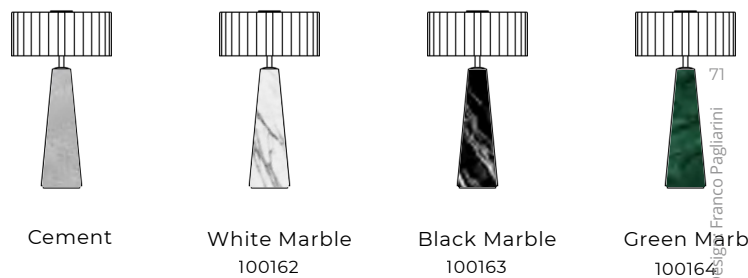

Blok

LED rechargeable lamp
 Touch switch, Soft on/off
 Dimmable: 5%-100%
 IP54

Materials:

- Lamp Base: Cement / Marble
- Lampshade: Frosted glass
- Aluminium die-casting
- Frosted PC

Charging time: 3-4h

Working time: 14-15h

Input: DC 5V \pm 2A (Adapter not included)

Power: 2.5W, 5V

Lithium Battery: 2*2600 mAh

LED: Lumileds 4014

Lumens: Max.208

CCT: 2200k / 2700k / 3000k

CRI \geq 80

Inner box size: 24.5x23.5x46 cm

Master: 4 pieces

Master size: 50.5x48.5x47.5 cm

Net weight: 5.12 kg

Gross weight: 11.74 kg