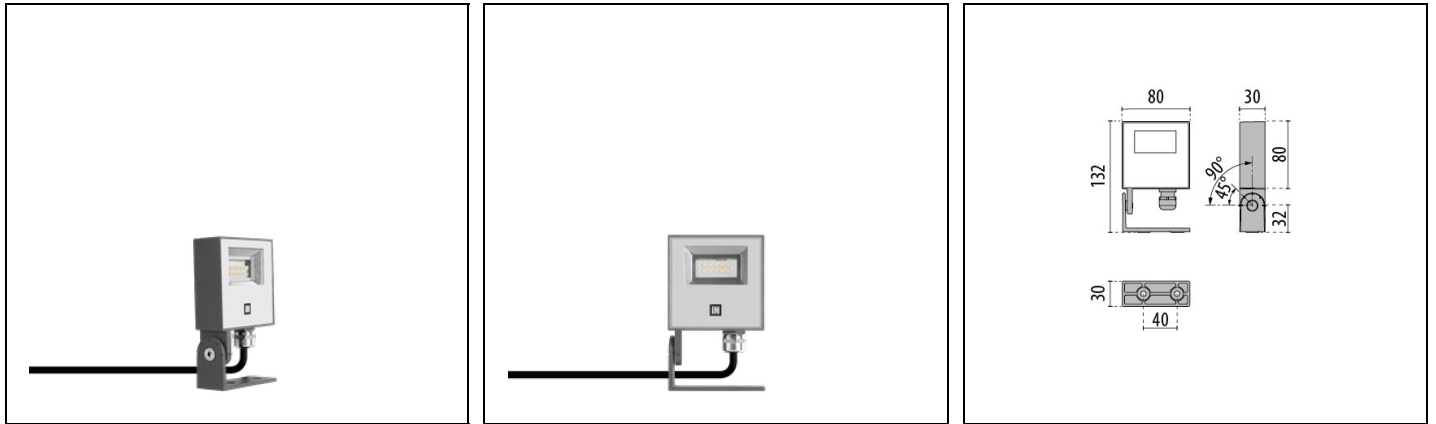

## Description

LED floodlight for indoor and outdoor, comprising:

- Die-cast aluminium housing, polyester powder coat finish ISO 9227/12944 - ISO 9223 (C5)
- Adjustable mounting bracket made of die-cast aluminium, painted
- Extra-clear, toughened, flat glass diffuser, silk-screened on the inside
- Aluminium reflector
- Driver On Board 220-240V 50/60Hz LED module protected against surges up to 500 V
- Stainless steel locking hardware
- Waterproof cable gland M16x1.5 for cables  $\varnothing$  5-  $\varnothing$  10 mm
- Complete with 1 m factory pre-wired cable H05RN-F 3G1 mm<sup>2</sup>

## General information

Lampholder:	LED	Light source:	LED
Lightsource lumen output [lm]:	1350	Luminaire lumen output [lm]:	1106.61
Luminaire wattage [W]:	9.5 W	Luminous efficacy [lm/W]:	116
CRI:	80	Colour temperature [K]:	3000
Colour / Finishing:	AN-g6 / Anthracite gray / Textured	IP degree of protection:	IP65
Impact resistance / impact energy:	IK06 1J xx3	Protection class:	I
Optic:	S/EW - Symmetric Extra-Wide	Net weight [kg]:	0.4
Overall length [mm]:	80	Overall width [mm]:	132
Overall height [mm]:	30		