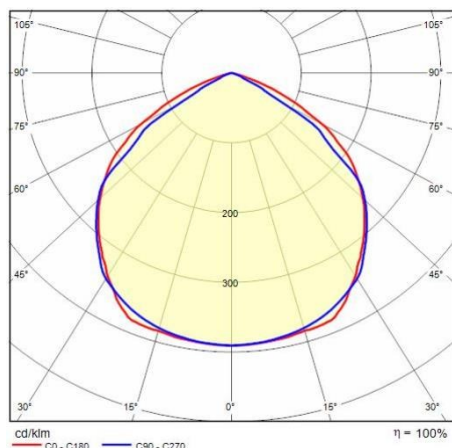

Photometric data