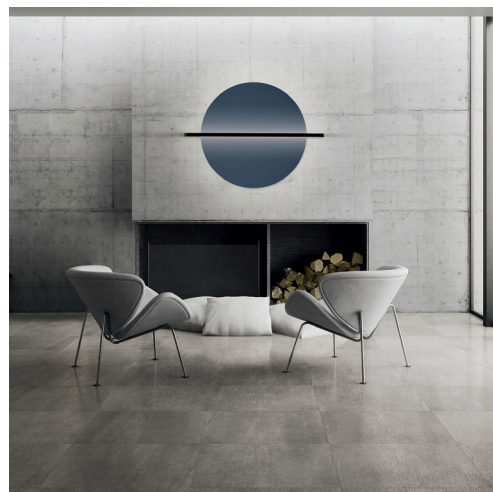

Hang Out Brogliato Traverso 2019

TECHNICAL SHEET

1906-31 SMALL

Mounting: Applique / Wall lamp

Environment: Indoor - IP20

Materials: Metallo / Metal

Voltage: 220-240V 50/60Hz

Source: LED 38W - CRI=80

Color Temperature: 3000K / 2700K

Lumen: Up to 937 lm (direct+indirect light)

Lighting Control: Dimmable 0-10V / DALI

1906-91 MEDIUM

Mounting: Pannello / Panel

Environment: Indoor - IP20

Materials: MDF e Legno / MDF and Wood

1906-31 +1906-91

L66 xW 9.5 x H2.6 + Ø50