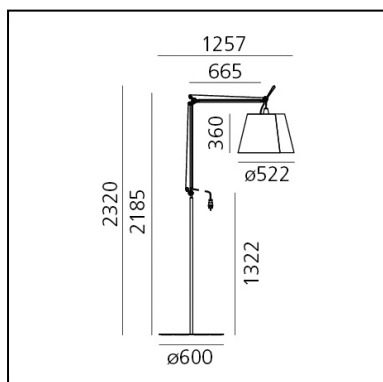

Tolomeo Paralume Outdoor Floor - Body Lamp

Michele De Lucchi
Giancarlo Fassina

IP44 

LUMINAIRE

- Watt: **20W**
- Flux Lumineux (lm): **858-1673lm**
- CCT: **3000K**
- Efficiency: **74%**
- Efficacy: **83.63lm/W**
- CRI: **90**

Remarques

Complete lamp consists of body lamp + accessories

DESCRIPTION

“The Tolomeo family is expanded to include a new outdoor product. The light source is enclosed in a diffusing cap fitted inside a transparent IP65 plastic unit that recalls old lampposts, in use when light was produced from oil. The structural elements of Tolomeo were strengthened and consolidated to resist to the increased stress. The family is also enriched with a shade to adapt the lamp for use on terraces or in domestic outdoor locations.” Michele De Lucchi
Once again Tolomeo is a testimonial of the uniqueness of Artemide: its design competence, technology, and care for man and the planet are simply conveyed through a product that, after 30 years, can still illuminate the future with the same impact. The iconic lamp comes in the floor, suspension, and hook version, with materials and finishes ideal for outdoor use. The family is now a more comprehensive system, capable to address indoor and outdoor, public and private needs. Tolomeo Mega Outdoor is produced in the larger size (diffuser diameter: 50 cm) to adjust to the perceptive proportions of broader and open spaces. However, Tolomeo Mega Outdoor is designed for use without a diffuser, with the exposed opal glass diffusing unit covering the source and ensuring IP 44 protection: in this version it looks like a traditional lamppost.

DIMENSIONS

- Diamètre: **520 mm**
- Diamètre de la base: **600 mm**
- Hauteur max. extension: **23 mm**

SOURCES INCLUES

- Catégorie: **Led**
- Nombre: **1**
- Température de Couleur (K): **3000K**

ACCESSOIRES