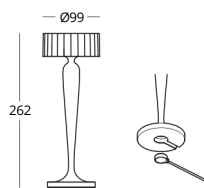

Twiggy

322101	White	
322103	Sand	
322106	Red	

LED rechargeable lamp
Touch switch, Soft on/off
Dimmable: 5%-100%
IP54 

Materials:
- Aluminium die-casting
- Powder coating painting
- Frosted polycarbonate diffuser
Charging time: 3-4h
Working time: 10-12h
Input: DC 5V=2A (Adapter not included)
Power: 2.2W, 5V
Lithium Battery: 2*2200 mAh

LED: Lumileds 4014
Lumens: Max.188
CCT: 2200k / 2700k / 3000k
CRI ≥80

Inner box size: 13.5 x 13.5 x 31.5 cm
Master: 6 pieces
Master size: 42 x 28.5 x 33 cm
Net weight: 4.2 kg
Gross weight: 7.4 kg