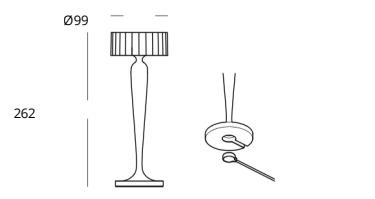

Twiggy

322101	White	
322103	Sand	
322106	Red	

LED rechargeable lamp
 Touch switch, Soft on/off
 Dimmable: 5%-100%
 IP54 

Materials:
) - Aluminium die-casting
 - Powder coating painting
 - Frosted polycarbonate diffuser
 Charging time: 3-4h
 Working time: 10-12h
 Input: DC 5V \pm 2A (Adapter not included)
 Power: 2.2W, 5V
 Lithium Battery: 2*2200 mAh

LED: Lumileds 4014
 Lumens: Max.188
 CCT: 2200k / 2700k / 3000k
 CRI \geq 80

Inner box size: 13.5 x 13.5 x 31.5 cm
 Master: 6 pieces
 Master size: 42 x 28.5 x 33 cm
 Net weight: 4.2 kg
 Gross weight: 7.4 kg